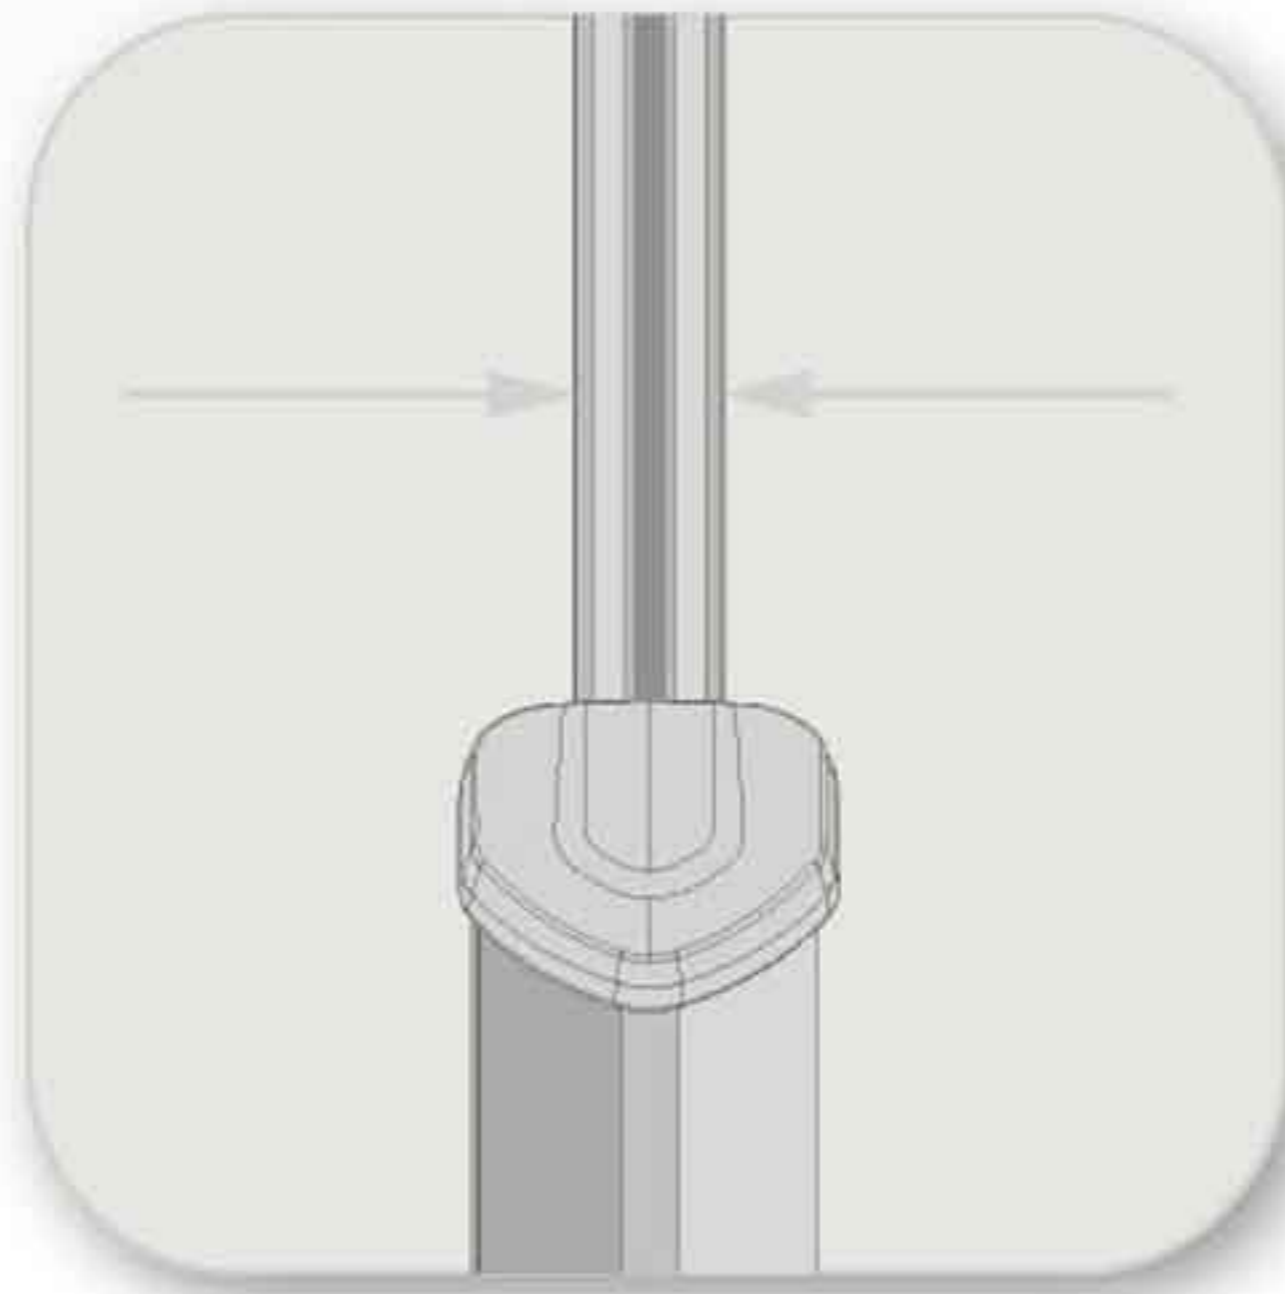

KINGDAR

VAST system

VAST Energy

VAST is compounded of elegance outside and stability inside. Integrated with comprehensive functions, it is suitable for all kinds of office space. Flexible application of modular furniture is the only concept we won't change, so we vary marvelous ideas for VAST. In this program, there is always the way leads to surprise and shows the possibilities. Let's meet VAST.

● Good support from steady structure and combination

● Even thinner panel looks compacter

● Creative installation tells more than efficiency

● Variable storage accessories meet different needs

● Simple wire management allows easy reconfiguration

● Born to collocate flexibly

● Upper hanger

● Hanging cabinet

● Shelf

● White board

● Hanging profile

● Raceway panel

Panel Collocation

	Fabric Panel (Steel)		Glaze Panel		Embossed Panel
	Fabric Panel (Wood)		Hanging Profile		
	MFC Panel		Raceway Panel		

Raceway

VAST system offers simple solutions for wire raceway.

Following raceway-panels, you can easily find access to data, telephone, and power.