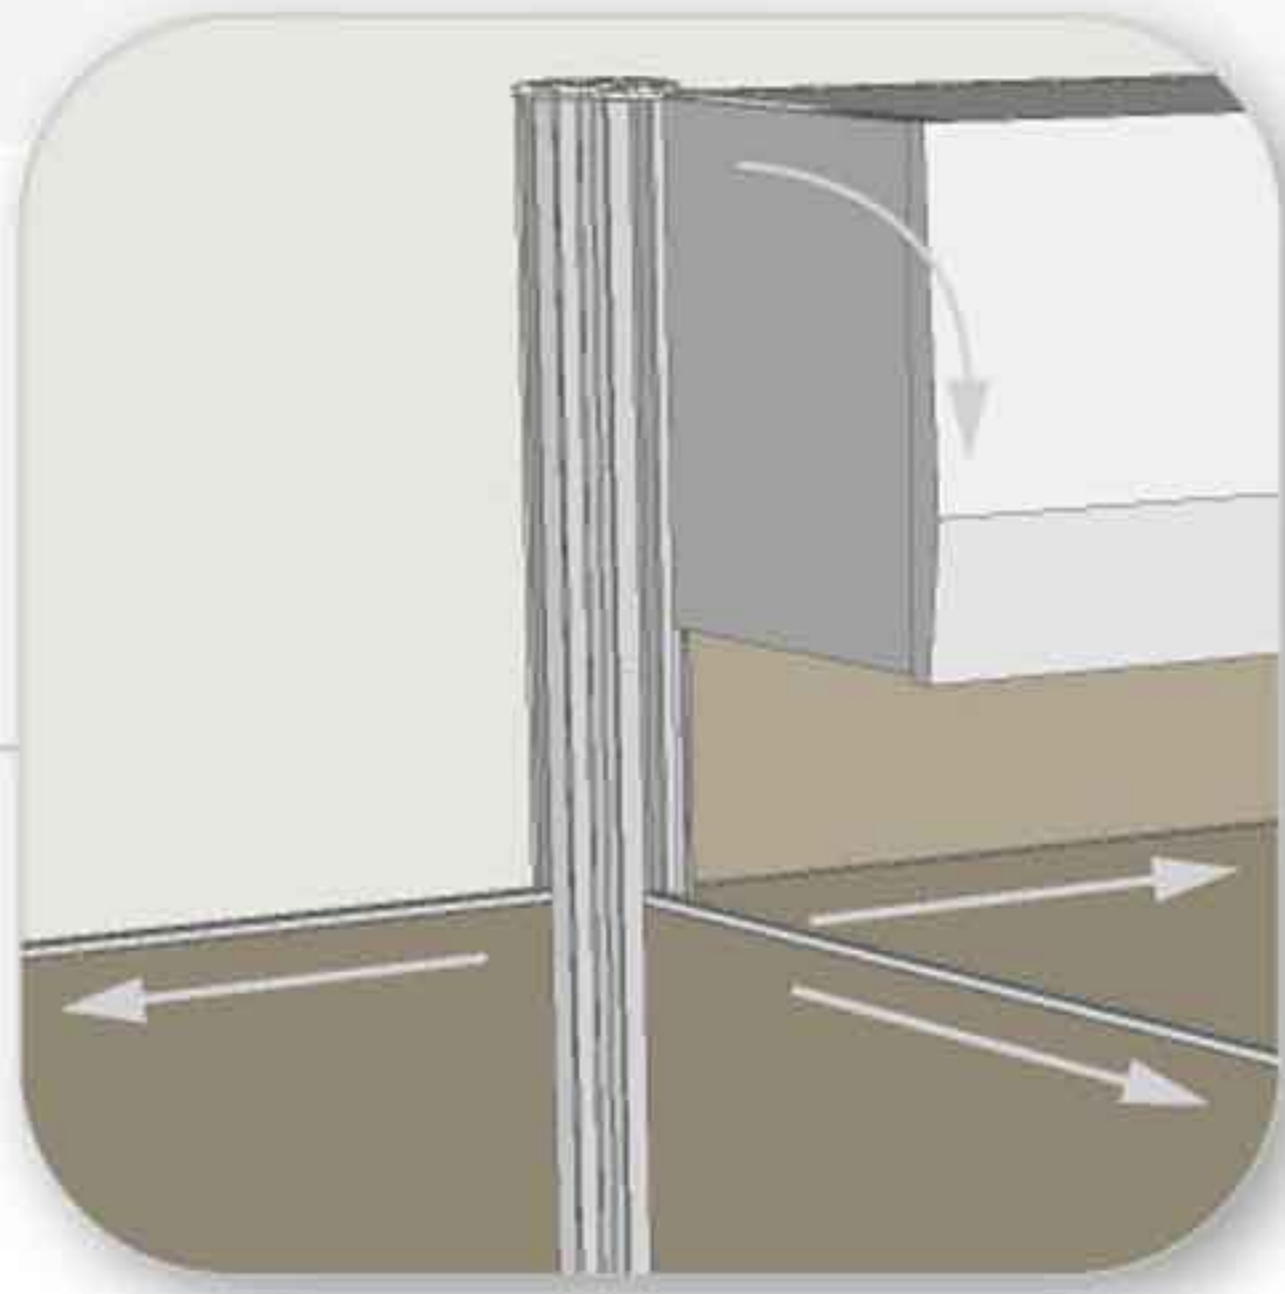

KINGDAR

VAST system

VAST Energy

VAST is compounded of elegance outside and stability inside. Integrated with comprehensive functions, it is suitable for all kinds of office space. Flexible application of modular furniture is the only concept we won't change, so we vary marvelous ideas for VAST. In this program, there is always the way leads to surprise and shows the possibilities. Let's meet VAST.

● Born to collocate flexibly

● Upper hanger

● Hanging cabinet

● Shelf

● White board

● Hanging profile

● Raceway panel

Panel Collocation

	Fabric Panel (Steel)		Glaze Panel		Embossed Panel
	Fabric Panel (Wood)		Hanging Profile		
	MFC Panel		Raceway Panel		

Raceway

VAST system offers simple solutions for wire raceway.

Following raceway-panels, you can easily find access to data, telephone, and power.

- ① Wires can be passed through posts horizontally.
- ② Vertical wires can be led in an upright case.
- ③ Detachable panel cover provides variety of access.

WWW.KINGDAR.COM.TW

SERVICE@KINGDAR.COM.TW

T 886-2-26100833