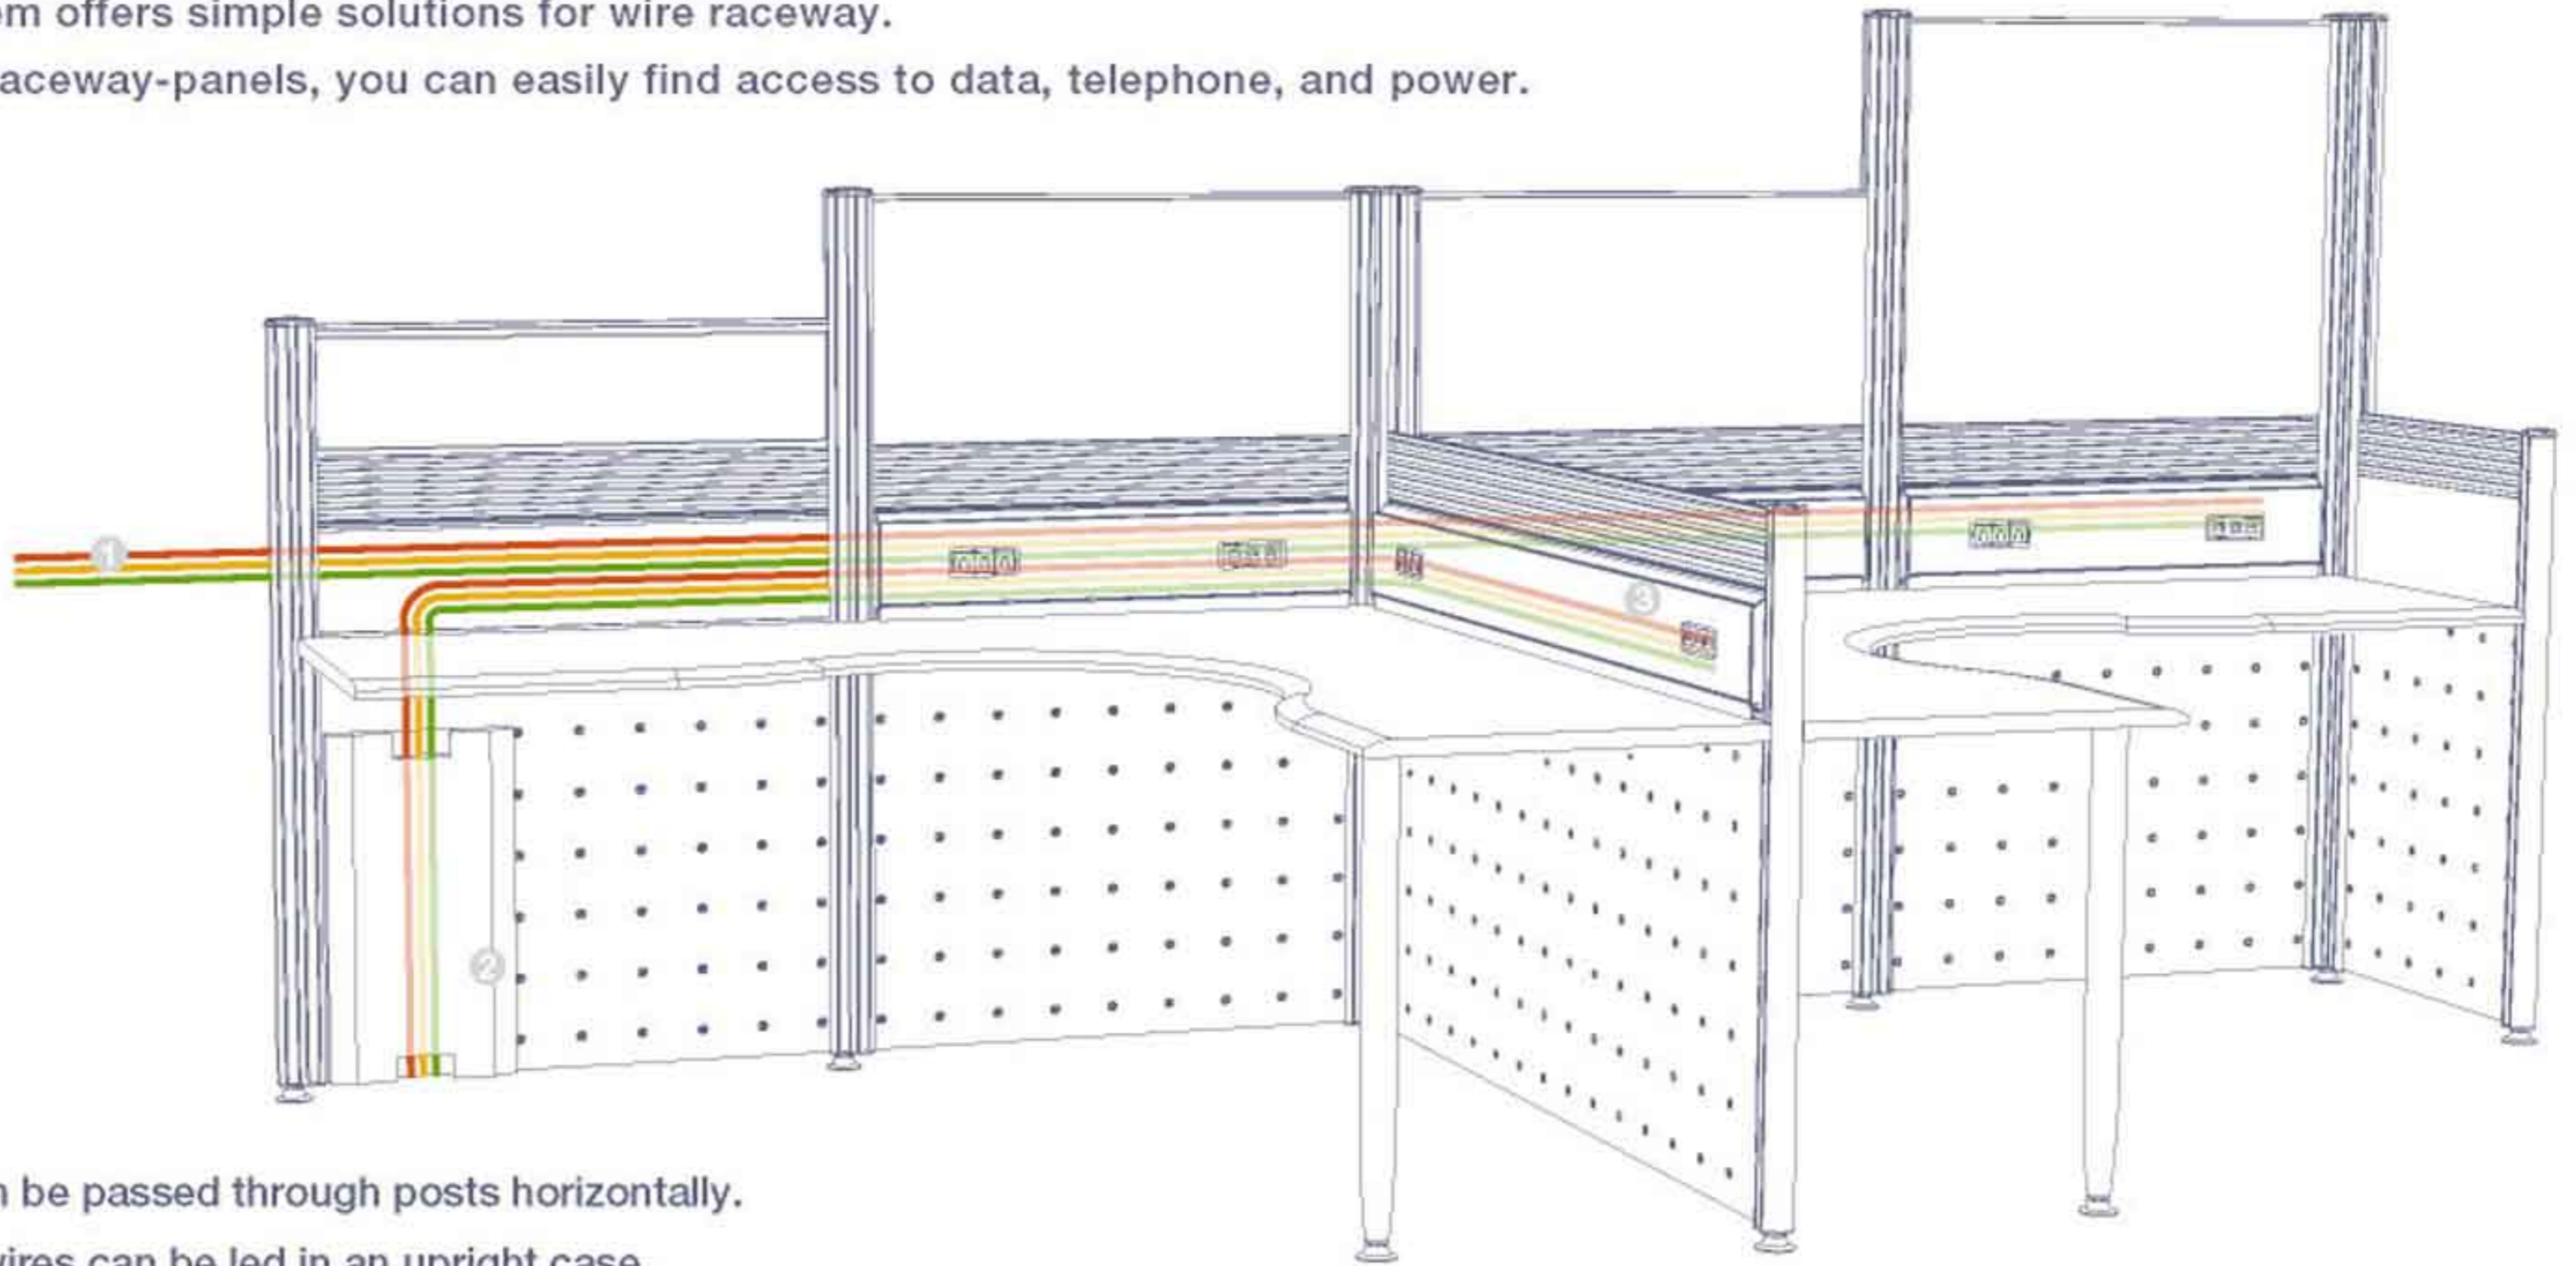

● Good support from steady structure and combination

● Even thinner panel looks compacter

● Creative installation tells more than efficiency

● Variable storage accessories meet different needs

● Simple wire management allows easy reconfiguration

● Born to collocate flexibly

● Upper hanger

● Hanging cabinet

● Shelf

● White board

● Hanging profile

● Raceway panel

Panel Collocation

	Fabric Panel (Steel)		Glaze Panel		Embossed Panel
	Fabric Panel (Wood)		Hanging Profile		
	MFC Panel		Raceway Panel		

Raceway

VAST system offers simple solutions for wire raceway.

Following raceway-panels, you can easily find access to data, telephone, and power.

- ① Wires can be passed through posts horizontally.
- ② Vertical wires can be led in an upright case.
- ③ Detachable panel cover provides variety of access.

WWW.KINGDAR.COM.TW

SERVICE@KINGDAR.COM.TW

T 886-2-26100833