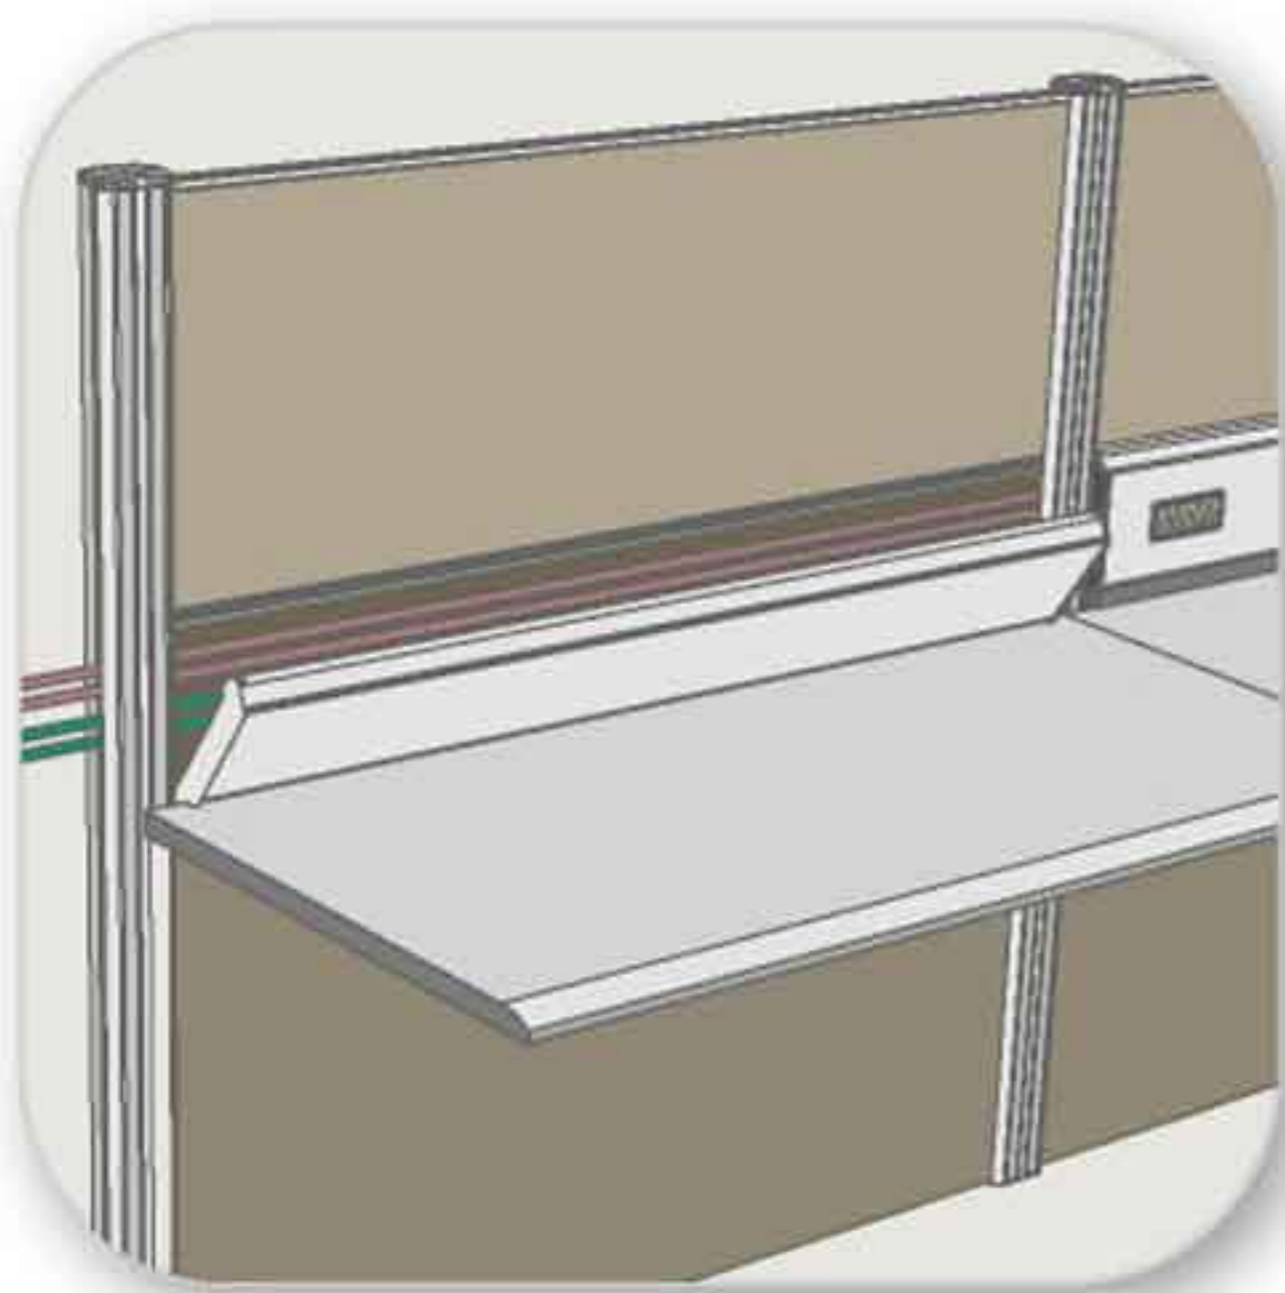

KINGDAR

VAST system

VAST Energy

VAST is compounded of elegance outside and stability inside. Integrated with comprehensive functions, it is suitable for all kinds of office space. Flexible application of modular furniture is the only concept we won't change, so we vary marvelous ideas for VAST. In this program, there is always the way leads to surprise and shows the possibilities. Let's meet VAST.

● Good support from steady structure and combination

● Even thinner panel looks compacter

● Creative installation tells more than efficiency

● Variable storage accessories meet different needs

● Simple wire management allows easy reconfiguration

● Born to collocate flexibly

● Upper hanger

● Hanging cabinet

● Shelf

● White board

● Hanging profile

● Raceway panel

Panel Collocation

	Fabric Panel (Steel)		Glaze Panel		Embossed Panel
	Fabric Panel (Wood)		Hanging Profile		
	MFC Panel		Raceway Panel		

Raceway

VAST system offers simple solutions for wire raceway.

Following raceway-panels, you can easily find access to data, telephone, and power.