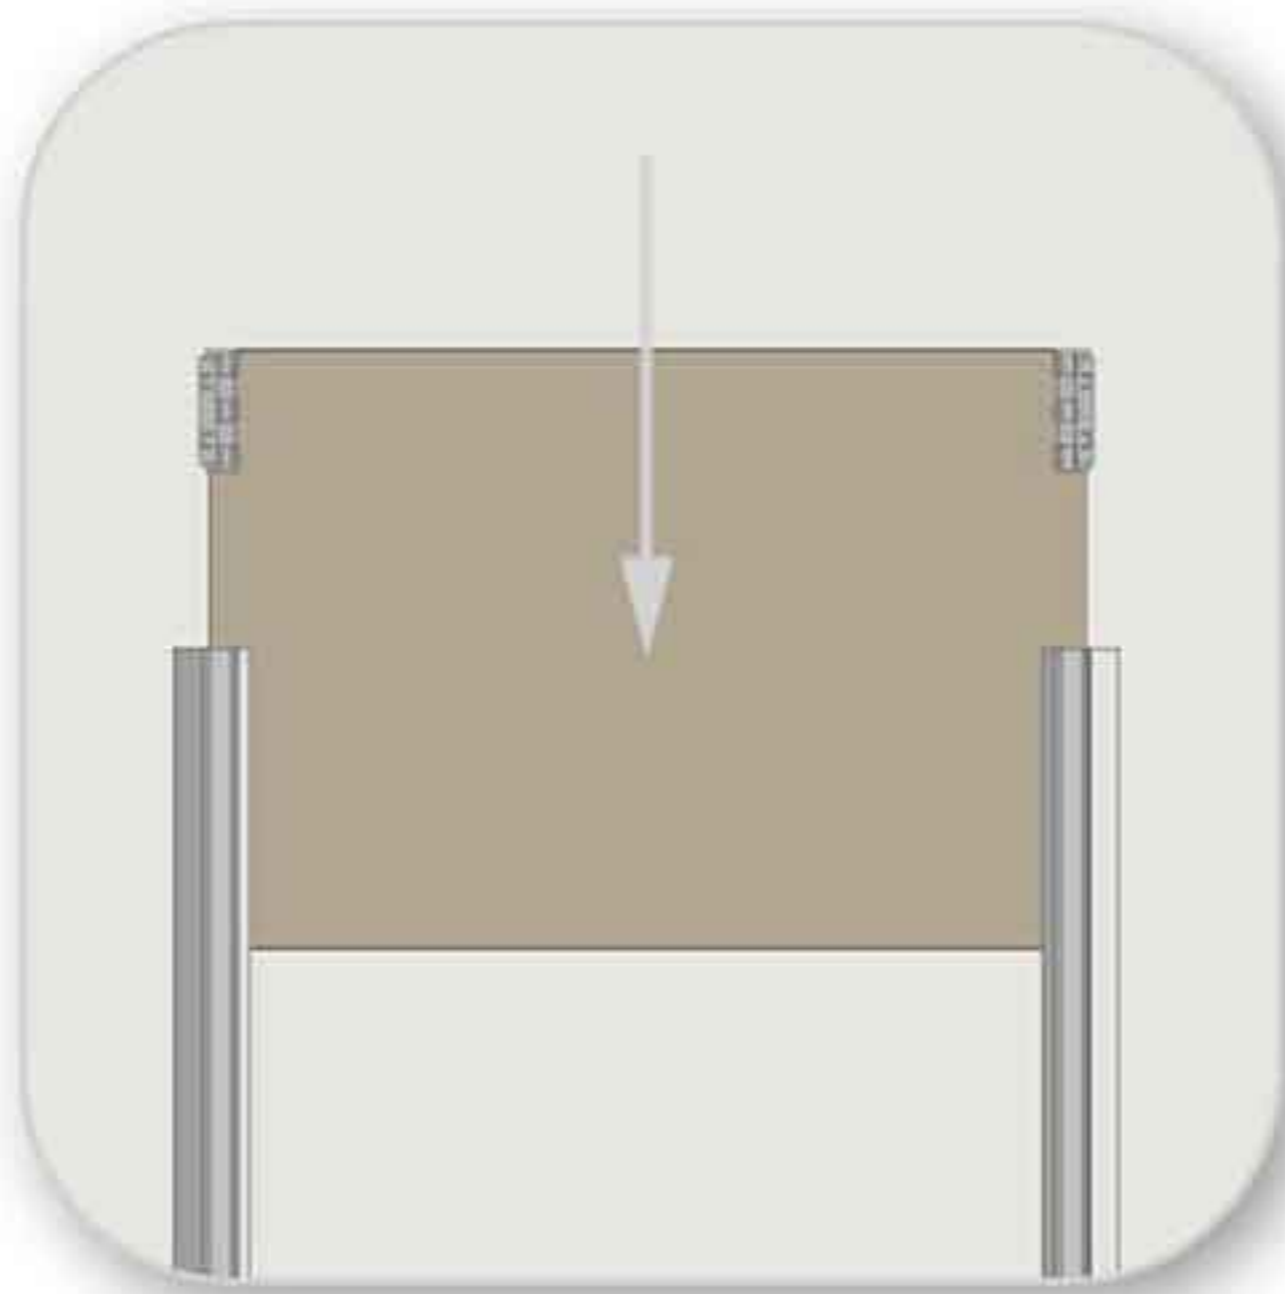

KINGDAR

VAST system

VAST Energy

VAST is compounded of elegance outside and stability inside. Integrated with comprehensive functions, it is suitable for all kinds of office space. Flexible application of modular furniture is the only concept we won't change, so we vary marvelous ideas for VAST. In this program, there is always the way leads to surprise and shows the possibilities. Let's meet VAST.

● Good support from steady structure and combination

● Even thinner panel looks compacter

● Creative installation tells more than efficiency

● Variable storage accessories meet different needs

● Simple wire management allows easy reconfiguration

● Born to collocate flexibly

● Upper hanger

● Hanging cabinet

● Shelf

● White board

● Hanging profile

● Raceway panel

Panel Collocation

	Fabric Panel (Steel)		Glaze Panel		Embossed Panel
	Fabric Panel (Wood)		Hanging Profile		
	MFC Panel		Raceway Panel		

Raceway

VAST system offers simple solutions for wire raceway.

Following raceway-panels, you can easily find access to data, telephone, and power.