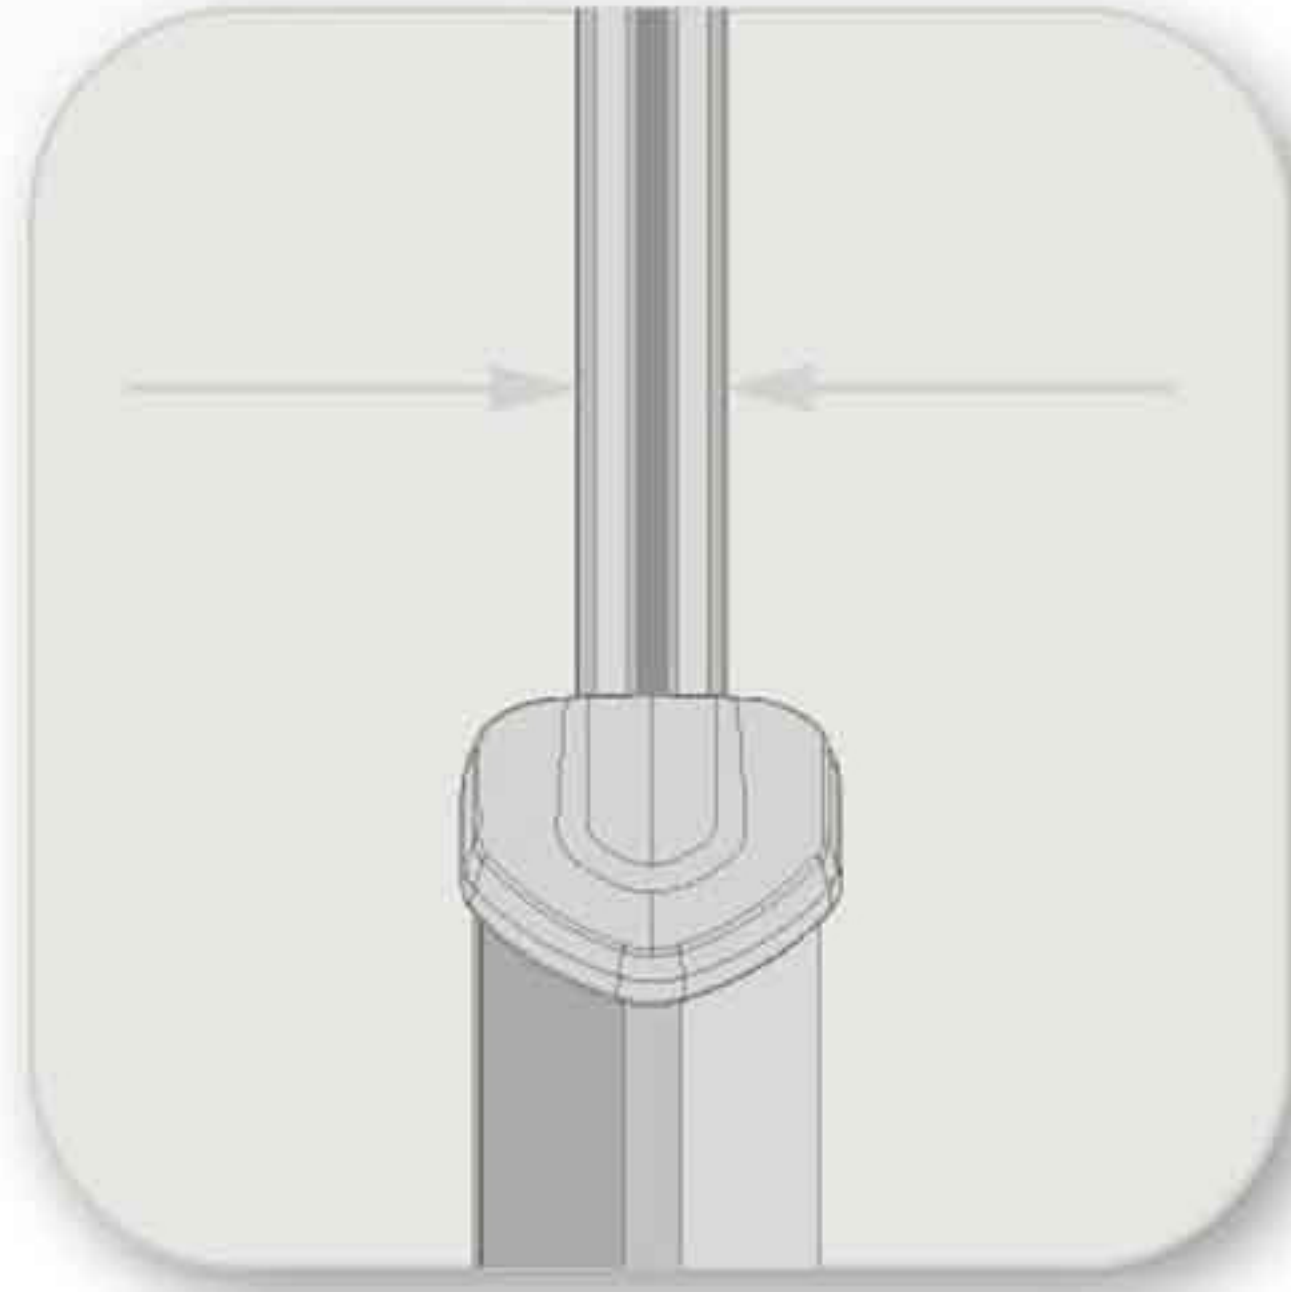

KINGDAR

VAST system

VAST Energy

VAST is compounded of elegance outside and stability inside. Integrated with comprehensive functions, it is suitable for all kinds of office space. Flexible application of modular furniture is the only concept we won't change, so we vary marvelous ideas for VAST. In this program, there is always the way leads to surprise and shows the possibilities. Let's meet VAST.

● Good support from steady structure and combination

● Even thinner panel looks compact

● Creative installation tells more than efficiency

● Variable storage accessories meet different needs

● Simple wire management allows easy reconfiguration

● Born to collocate flexibly

● Upper hanger

● Hanging cabinet

○ Shelf

○ White board

● Hanging profile

● Raceway panel

Panel Collocation

Raceway

VAST system offers simple solutions for wire raceway. Following raceway-panels, you can easily find access to data, telephone, and power.

- 1 Wires can be passed through posts horizontally.
- 2 Vertical wires can be led in an upright case.
- 3 Detachable panel cover provides variety of access.