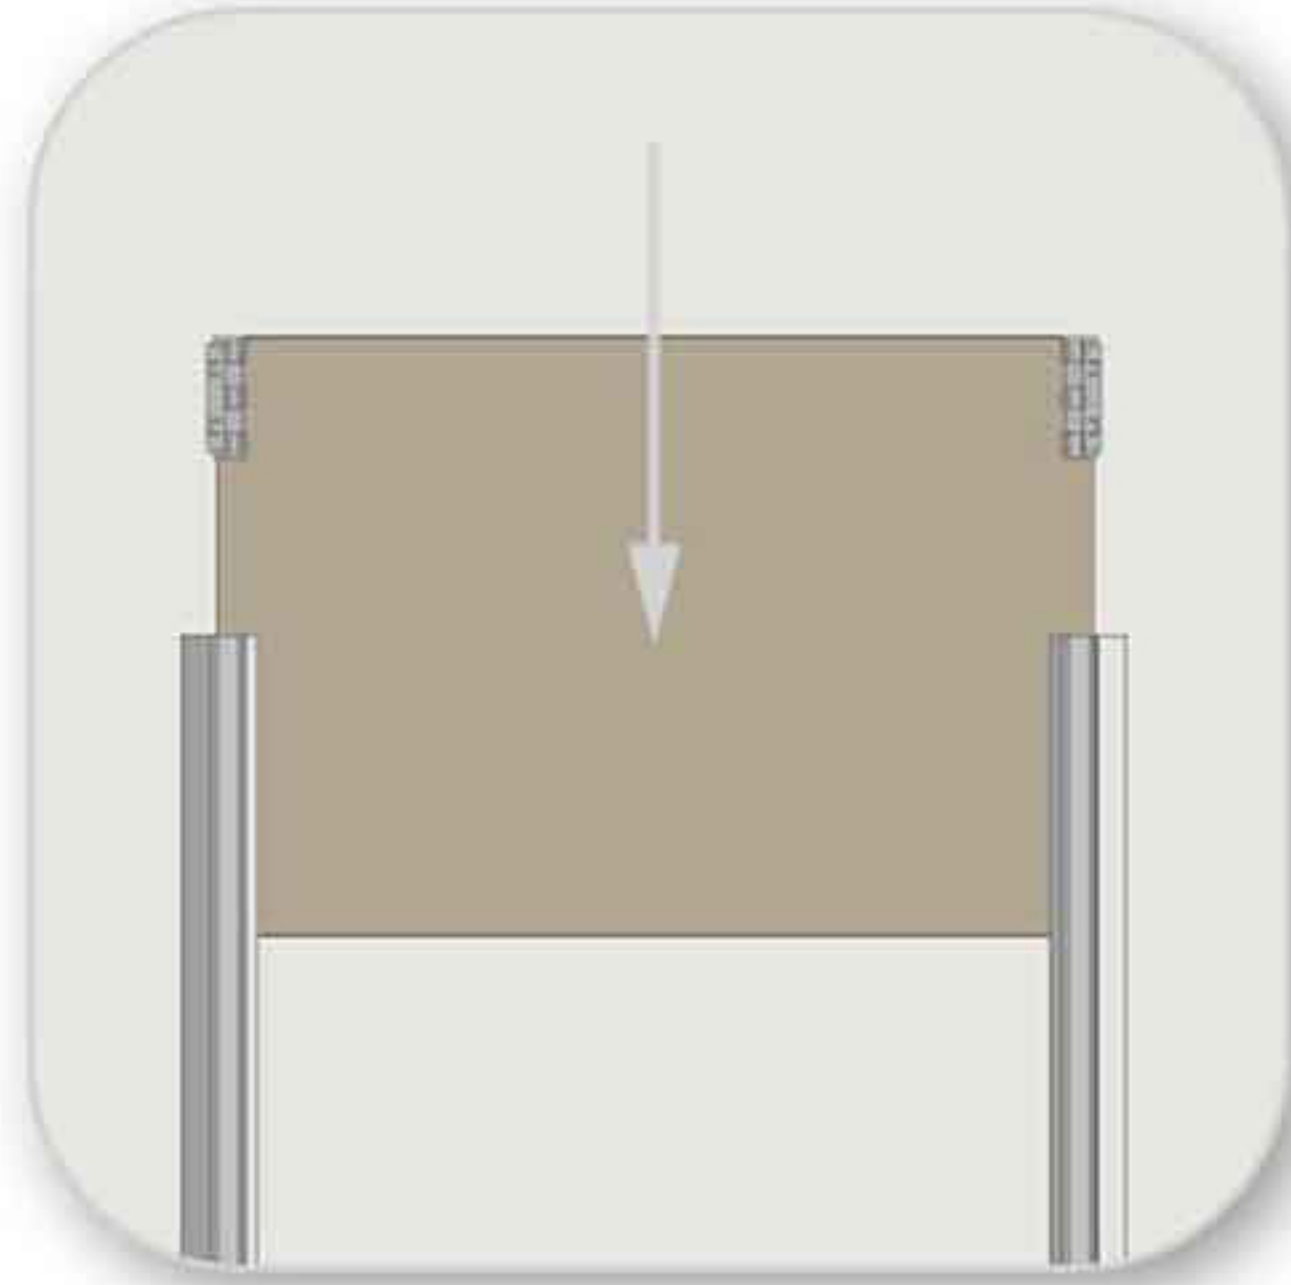

KINGDAR

VAST system

VAST Energy

VAST is compounded of elegance outside and stability inside. Integrated with comprehensive functions, it is suitable for all kinds of office space. Flexible application of modular furniture is the only concept we won't change, so we vary marvelous ideas for VAST. In this program, there is always the way leads to surprise and shows the possibilities. Let's meet VAST.

● Good support from steady structure and combination

● Even thinner panel looks compact

● Creative installation tells more than efficiency

● Variable storage accessories meet different needs

● Simple wire management allows easy reconfiguration

● Born to collocate flexibly

● Upper hanger

● Hanging cabinet

○ Shelf

○ White board

● Hanging profile

● Raceway panel

Panel Collocation

Raceway

VAST system offers simple solutions for wire raceway. Following raceway-panels, you can easily find access to data, telephone, and power.

- 1 Wires can be passed through posts horizontally.
- 2 Vertical wires can be led in an upright case.
- 3 Detachable panel cover provides variety of access.