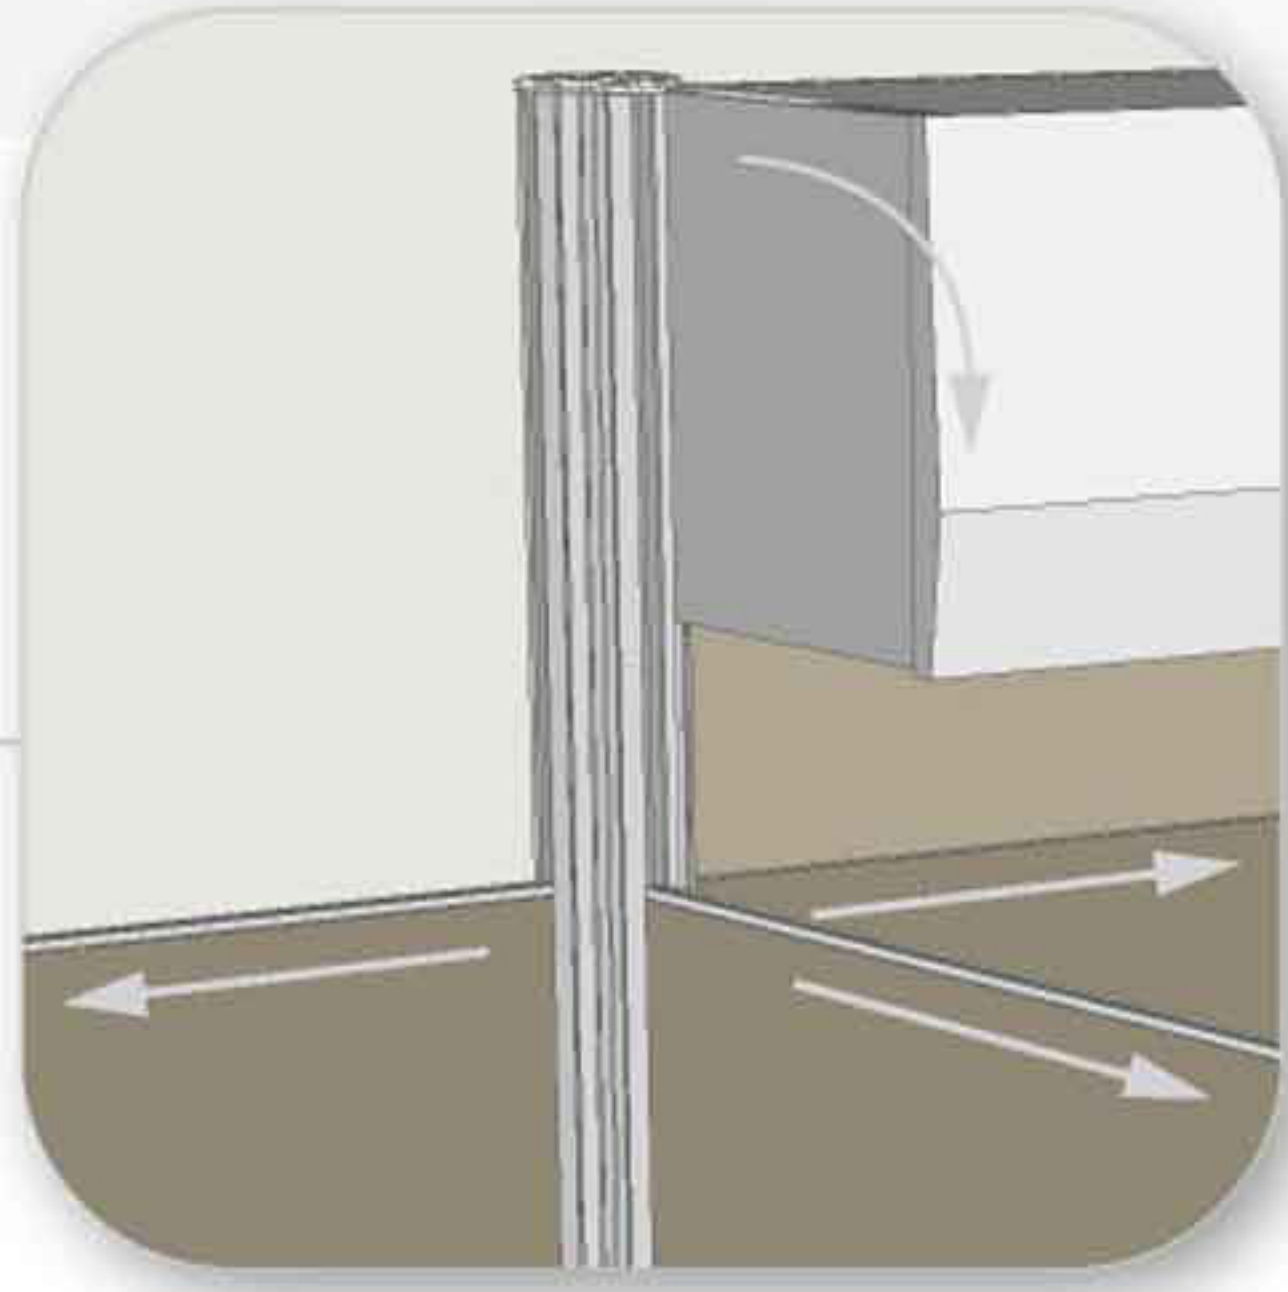

KINGDAR

VAST system

VAST Energy

VAST is compounded of elegance outside and stability inside. Integrated with comprehensive functions, it is suitable for all kinds of office space. Flexible application of modular furniture is the only concept we won't change, so we vary marvelous ideas for VAST. In this program, there is always the way leads to surprise and shows the possibilities. Let's meet VAST.

● Good support from steady structure and combination

● Even thinner panel looks compact

● Creative installation tells more than efficiency

● Variable storage accessories meet different needs

● Simple wire management allows easy reconfiguration

● Born to collocate flexibly

● Upper hanger

● Hanging cabinet

○ Shelf

○ White board

● Hanging profile

● Raceway panel

Panel Collocation

Raceway

VAST system offers simple solutions for wire raceway. Following raceway-panels, you can easily find access to data, telephone, and power.

- 1 Wires can be passed through posts horizontally.
- 2 Vertical wires can be led in an upright case.
- 3 Detachable panel cover provides variety of access.