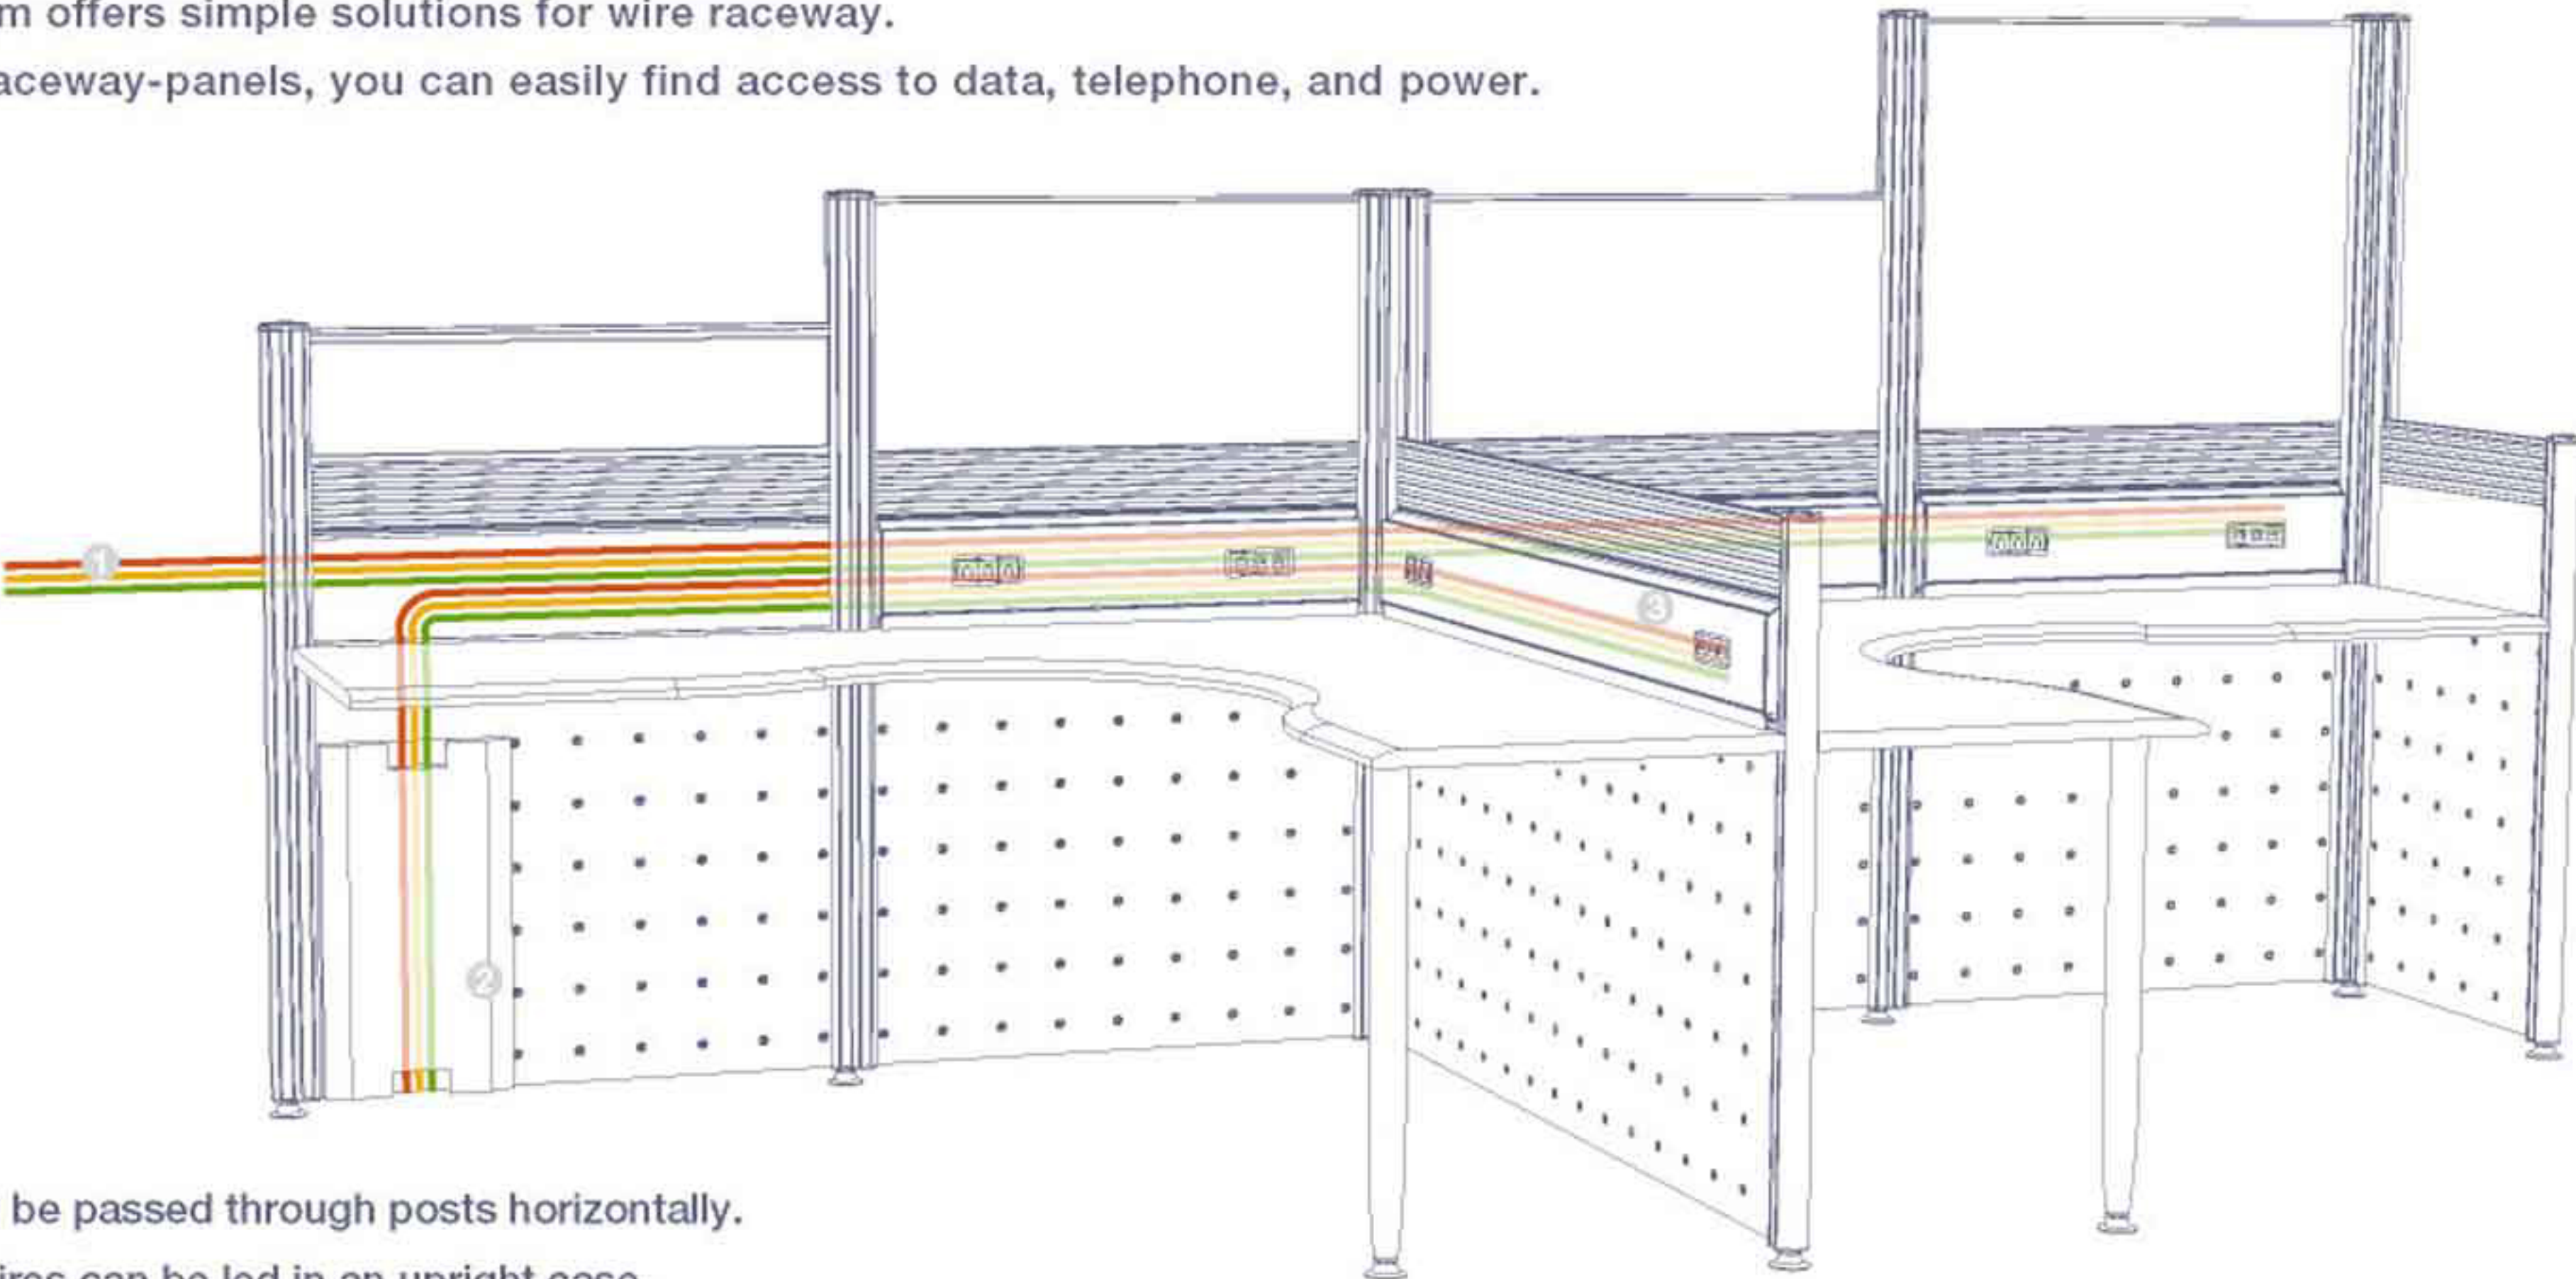

● Good support from steady structure and combination

● Even thinner panel looks compact

● Creative installation tells more than efficiency

● Variable storage accessories meet different needs

● Simple wire management allows easy reconfiguration

● Born to collocate flexibly

● Upper hanger

● Hanging cabinet

○ Shelf

○ White board

● Hanging profile

● Raceway panel

Panel Collocation

Raceway

VAST system offers simple solutions for wire raceway. Following raceway-panels, you can easily find access to data, telephone, and power.

- 1 Wires can be passed through posts horizontally.
- 2 Vertical wires can be led in an upright case.
- 3 Detachable panel cover provides variety of access.