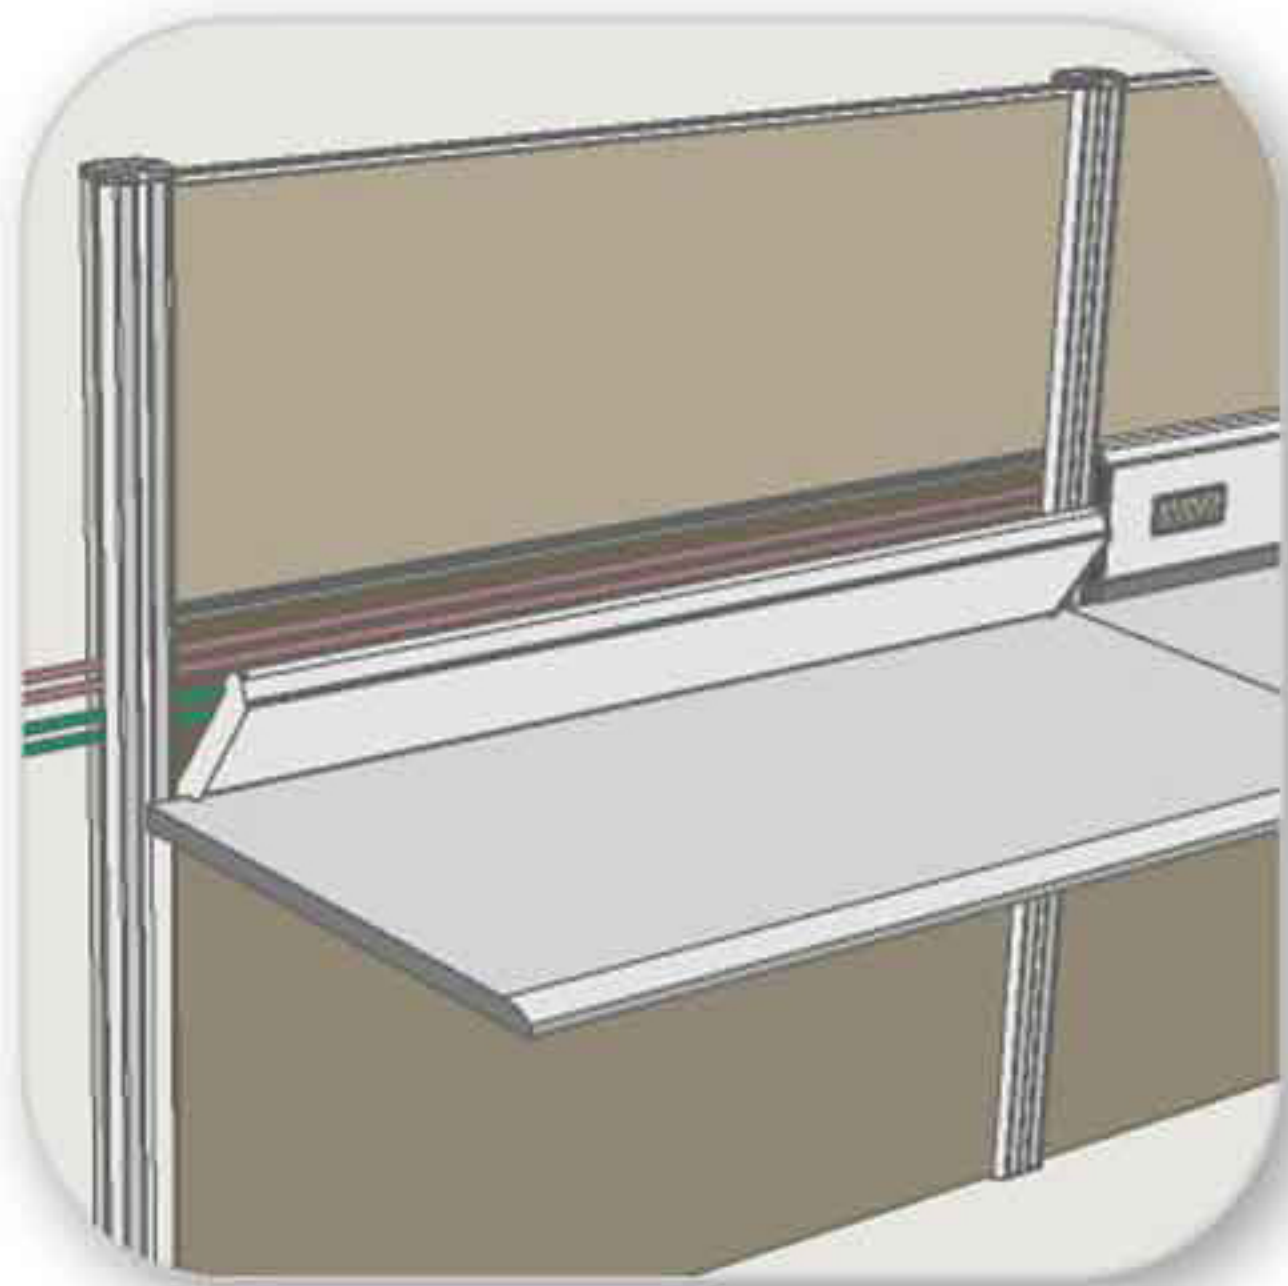

KINGDAR

VAST system

VAST Energy

VAST is compounded of elegance outside and stability inside. Integrated with comprehensive functions, it is suitable for all kinds of office space. Flexible application of modular furniture is the only concept we won't change, so we vary marvelous ideas for VAST. In this program, there is always the way leads to surprise and shows the possibilities. Let's meet VAST.

● Good support from steady structure and combination

● Even thinner panel looks compact

● Creative installation tells more than efficiency

● Variable storage accessories meet different needs

● Simple wire management allows easy reconfiguration

● Born to collocate flexibly

● Upper hanger

● Hanging cabinet

○ Shelf

○ White board

● Hanging profile

● Raceway panel

Panel Collocation

Raceway

VAST system offers simple solutions for wire raceway. Following raceway-panels, you can easily find access to data, telephone, and power.

- 1 Wires can be passed through posts horizontally.
- 2 Vertical wires can be led in an upright case.
- 3 Detachable panel cover provides variety of access.